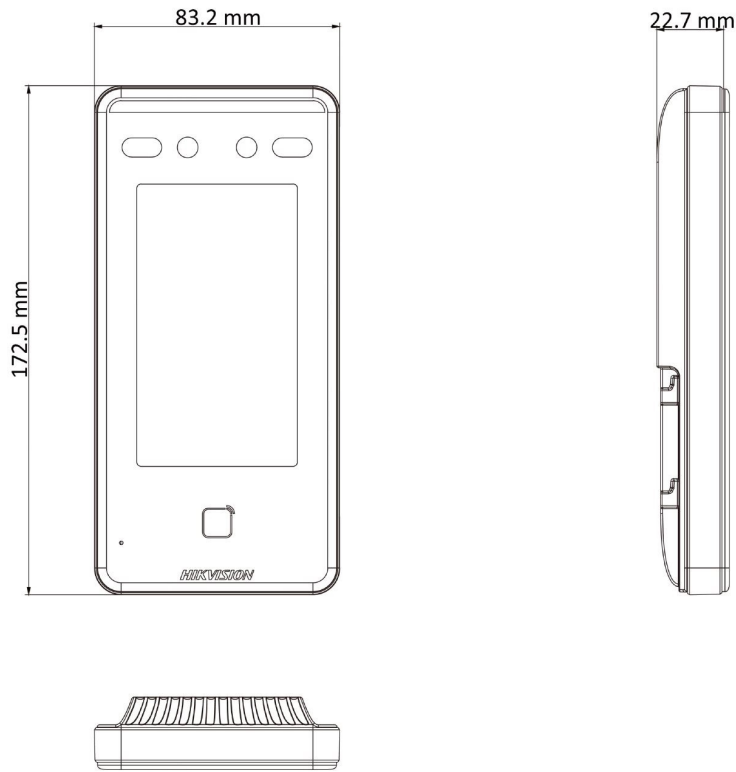

Dimension without Fingerprint Module