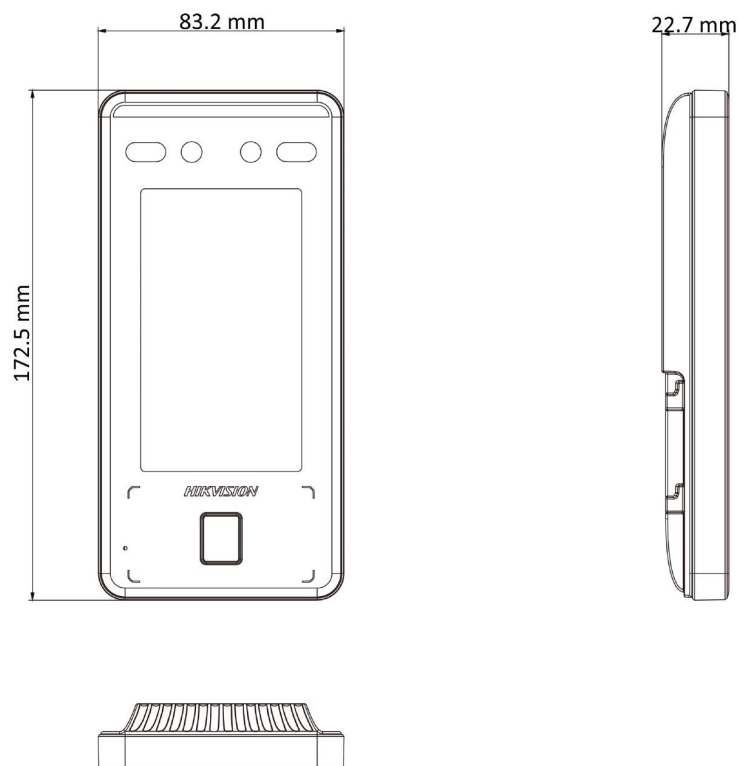

Model		DS-K1TS34AM	DS-K1TS34AMF
	Face recognition duration	< 0.2 s	
	Face recognition distance	0.3 to 1.5 m	
	Fingerprint Recognition duration	/	< 1 s
Function	Face anti-spoofing	Support	
	Live view	Supports live view on the platform, H.264	
	Face recognition	Supports face recognition in low illumination	
	Access control management	Supports multiple authentication methods	
Others	power supply	12 VDC, 2 A	
	Working temperature	-30 °C to 60 °C (-22 °F to 140 °F)	
	Working humidity	0 to 90% (No condensing)	
	Protective level	IP65	

* Exposing the equipment to direct sun light, low ventilation or heat source such as heater or radiator is forbidden (ignorance can cause fire danger).

Dimensions

Dimension with Fingerprint Module