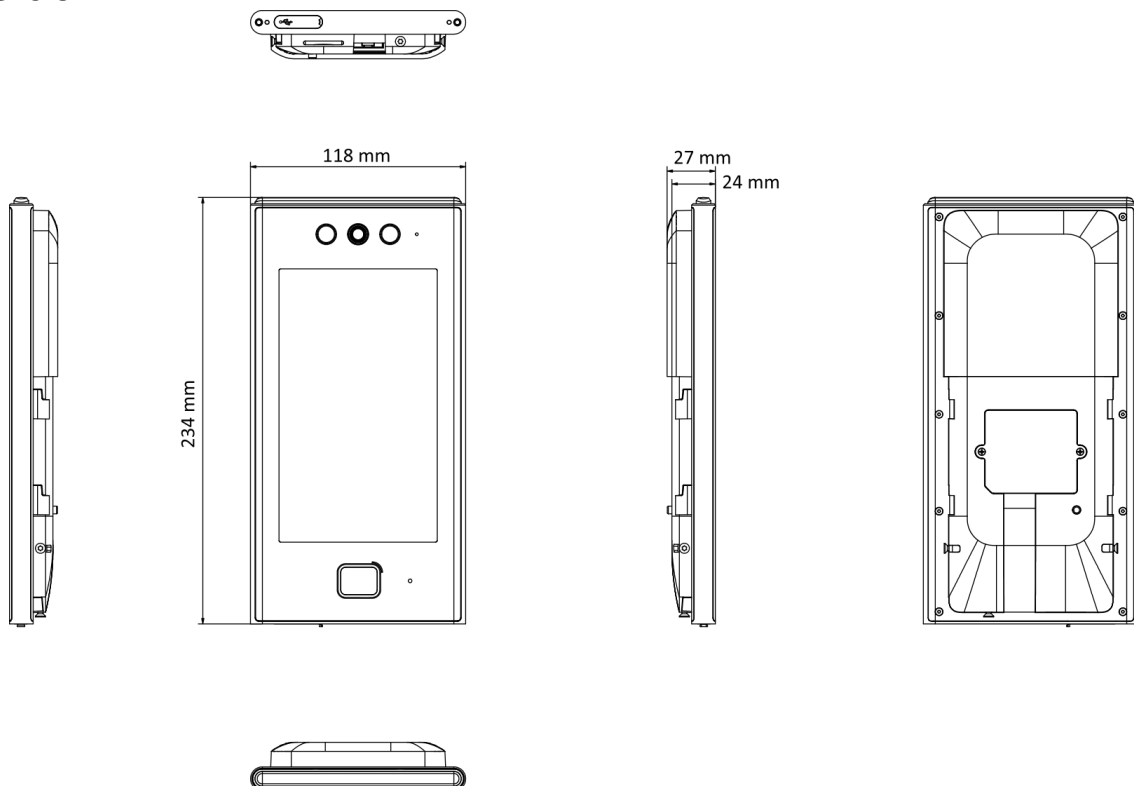

Power consumption	≤ 10 W
Protective level	IP65
Dimensions	110.5 mm × 209.2 mm × 24 mm (4.35" × 8.24" × 0.94")
Language	English, Spanish (South America), Arabic, Thai, Indonesian, Russian, Vietnamese, Portuguese (Brazil), Japanese, Korean
Weight	Gross Weight : 1.06 kg (2.34 lb) Net Weight : 0.57 kg (1.26 lb)
Function	
Configuration via Web browser	Support
Hik-Connect	Support
Two-way audio	Support
Time synchronization	Support
Face mask recognition	Support
Face recognition	Support
Face anti-spoofing	Support
Live view	Support
Audio prompt	Support

▪ **Available Model**

DS-K2T680MFWX-PRO

▪ **Dimension**