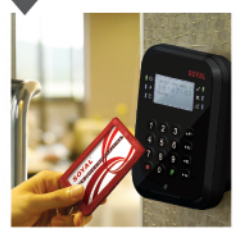

Menu setting with LCD panel (128 X 64)

Built-in Real Time Clock & Anti-Tamper function

Capacity to connect with fire call points to release all doors under emergency

Patented Relay design can avoid the door being opened by any vibration or mis-trigger

Support Network Redundancy by dual communication interface, TCP/IP and RS-485

Dimensions (mm)

Surface Mounted

Embedded

Networking/Time attendance

Lift Control

Application

Parking Management

Access Control

Specification

Frequency	125KHz	13.56MHz	Dual Band
Standard	EM Standard Option HID Prox Indala Prox	ISO14443A Option ISO15693 ISO7816 DESFire FeliCa™ NFC	EM Standard ISO14443A Option HID Prox Indala Prox ISO15693 ISO7816 DESFire FeliCa™ NFC
Reading Range (Depends on Tags)	5-15cm	2-5cm	125kHz : 5-15cm 13.56MHz : 2-5cm
Power Supply	10-24VDC		
Power consumption	<5W		
Communication Interface	RS-485 or Ethernet		
Baud Rate	9600 bps(N,8,1) or 10/100M Base T		
Temperature	-10°C to +60 °C		
Digital Input	Egress(R.T.E.) x 2 / Door contact x 2		
Relay Output	Alarm Relay / Lock Relay		
Lock Relay Time	ON/OFF, 0.1-600 Sec.		
Alarm Time	Toggle, 1-600 Sec.		
Tamper Switch	Limit Switch (Form C)		
User Capacity	16,000		
Event log	32,000		
External Reader	1 Wiegand Port		
Anti-pass-back	Yes		
Lift Control	64 Floors, 16,000 Users		
Serial port	Yes		
Real Time Clock	Yes		
Transistor Output	Arming LED / Alarm / Duress / WG Lock Relay / Security trigger signal		
LCD Panel	128*64(4 Lines messages, 16 Characters each line)		
Indicator	6 LED & 1 Beeper		
Keypad Material	Illuminated Rubber		
Housing Material	ABS		
By Order Module	AR-MDL-721V (Voice Module); AR-837i (TCP/IP) AR-WG-HID (HID RF Module)		
Door Bell Button	Yes		
Time Zone	63		
Operation Mode	Stand-alone/ Networking		
Color	Black / Silver		
Dimensions (mm)	133(L)X96(W)X31/20(H)		
Weight (g)	230±10		