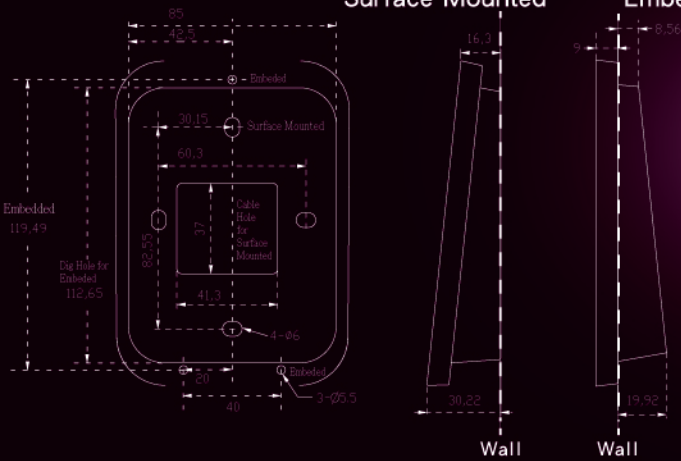

Menu setting with LCD panel (128 X 64)

Built-in Real Time Clock & Anti-Tamper function

Capacity to connect with fire call points to release all doors under emergency

Patented Relay design can avoid the door being opened by any vibration or mis-trigger

Support Network Redundancy by dual communication interface, TCP/IP and RS-485

Dimensions (mm)

Surface Mounted

Embedded

Networking/Time attendance

Lift Control

Application

Parking Management

Access Control

Specification

Frequency	125KHz	13.56MHz	Dual Band
Standard	EM Standard Option HID Prox Indala Prox	ISO14443A Option ISO15693 ISO7816 DESFire FeliCa™ NFC	EM Standard ISO14443A Option HID Prox Indala Prox ISO15693 ISO7816 DESFire FeliCa™ NFC
Reading Range (Depends on Tags)	5-15cm	2-5cm	125kHz : 5-15cm 13.56MHz : 2-5cm
Power Supply	10-24VDC		
Power consumption	<5W		
Communication Interface	RS-485 or Ethernet		
Baud Rate	9600 bps(N,8,1) or 10/100M Base T		
Temperature	-10°C to +60 °C		
Digital Input	Egress(R.T.E.) x 2 / Door contact x 2		
Relay Output	Alarm Relay / Lock Relay		
Lock Relay Time	ON/OFF, 0.1-600 Sec.		
Alarm Time	Toggle, 1-600 Sec.		
Tamper Switch	Limit Switch (Form C)		
User Capacity	16,000		
Event log	32,000		
External Reader	1 Wiegand Port		
Anti-pass-back	Yes		
Lift Control	64 Floors, 16,000 Users		
Serial port	Yes		
Real Time Clock	Yes		
Transistor Output	Arming LED / Alarm / Duress / WG Lock Relay / Security trigger signal		
LCD Panel	128*64(4 Lines messages, 16 Characters each line)		
Indicator	6 LED & 1 Beeper		
Keypad Material	Illuminated Rubber		
Housing Material	ABS		
By Order Module	AR-MDL-721V (Voice Module); AR-837i (TCP/IP) AR-WG-HID (HID RF Module)		
Door Bell Button	Yes		
Time Zone	63		
Operation Mode	Stand-alone/ Networking		
Color	Black / Silver		
Dimensions (mm)	133(L)X96(W)X31/20(H)		
Weight (g)	230±10		

Structure

Diagram of double door control