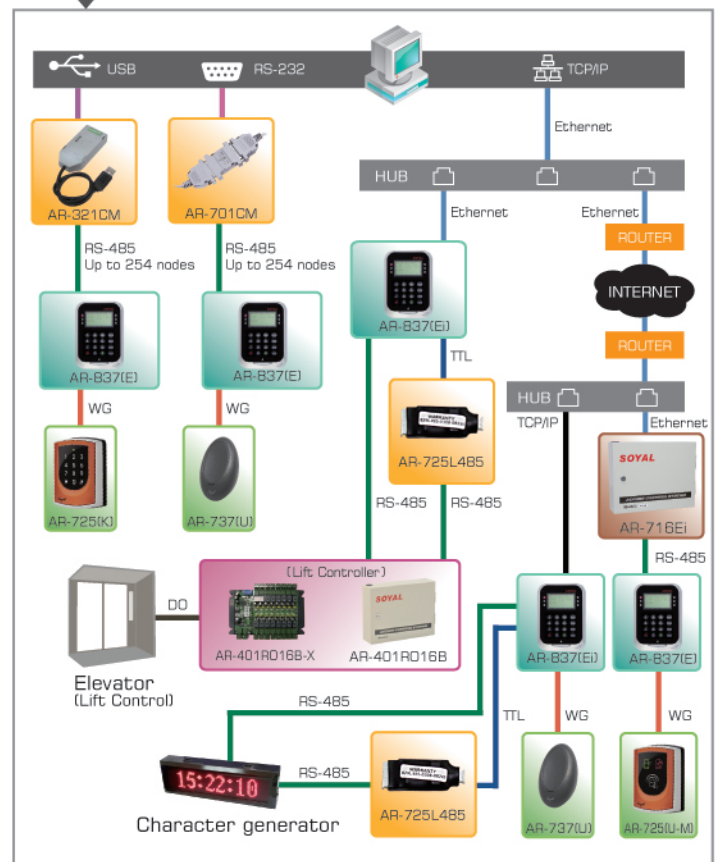

Menu setting with LCD panel (128 X 64)

Built-in Real Time Clock & Anti-Tamper function

Capacity to connect with fire call points to release all doors under emergency

Patented Relay design can avoid the door being opened by any vibration or mis-trigger

Support Network Redundancy by dual communication interface, TCP/IP and RS-485

Dimensions (mm)

Surface Mounted

Embedded

Networking/Time attendance

Lift Control

Application

Parking Management

Access Control

Specification

Frequency	125KHz	13.56MHz	Dual Band
Standard	EM Standard Option HID Prox Indala Prox	ISO14443A Option ISO15693 ISO7816 DESFire FeliCa™ NFC	EM Standard ISO14443A Option HID Prox Indala Prox ISO15693 ISO7816 DESFire FeliCa™ NFC
Reading Range (Depends on Tags)	5-15cm	2-5cm	125kHz : 5-15cm 13.56MHz : 2-5cm
Power Supply	10-24VDC		
Power consumption	<5W		
Communication Interface	RS-485 or Ethernet		
Baud Rate	9600 bps(N,8,1) or 10/100M Base T		
Temperature	-10°C to +60 °C		
Digital Input	Egress(R.T.E.) x 2 / Door contact x 2		
Relay Output	Alarm Relay / Lock Relay		
Lock Relay Time	ON/OFF, 0.1-600 Sec.		
Alarm Time	Toggle, 1-600 Sec.		
Tamper Switch	Limit Switch (Form C)		
User Capacity	16,000		
Event log	32,000		
External Reader	1 Wiegand Port		
Anti-pass-back	Yes		
Lift Control	64 Floors, 16,000 Users		
Serial port	Yes		
Real Time Clock	Yes		
Transistor Output	Arming LED / Alarm / Duress / WG Lock Relay / Security trigger signal		
LCD Panel	128*64(4 Lines messages, 16 Characters each line)		
Indicator	6 LED & 1 Beeper		
Keypad Material	Illuminated Rubber		
Housing Material	ABS		
By Order Module	AR-MDL-721V (Voice Module); AR-837i (TCP/IP) AR-WG-HID (HID RF Module)		
Door Bell Button	Yes		
Time Zone	63		
Operation Mode	Stand-alone/ Networking		
Color	Black / Silver		
Dimensions (mm)	133(L)X96(W)X31/20(H)		
Weight (g)	230±10		

Structure

Diagram of double door control