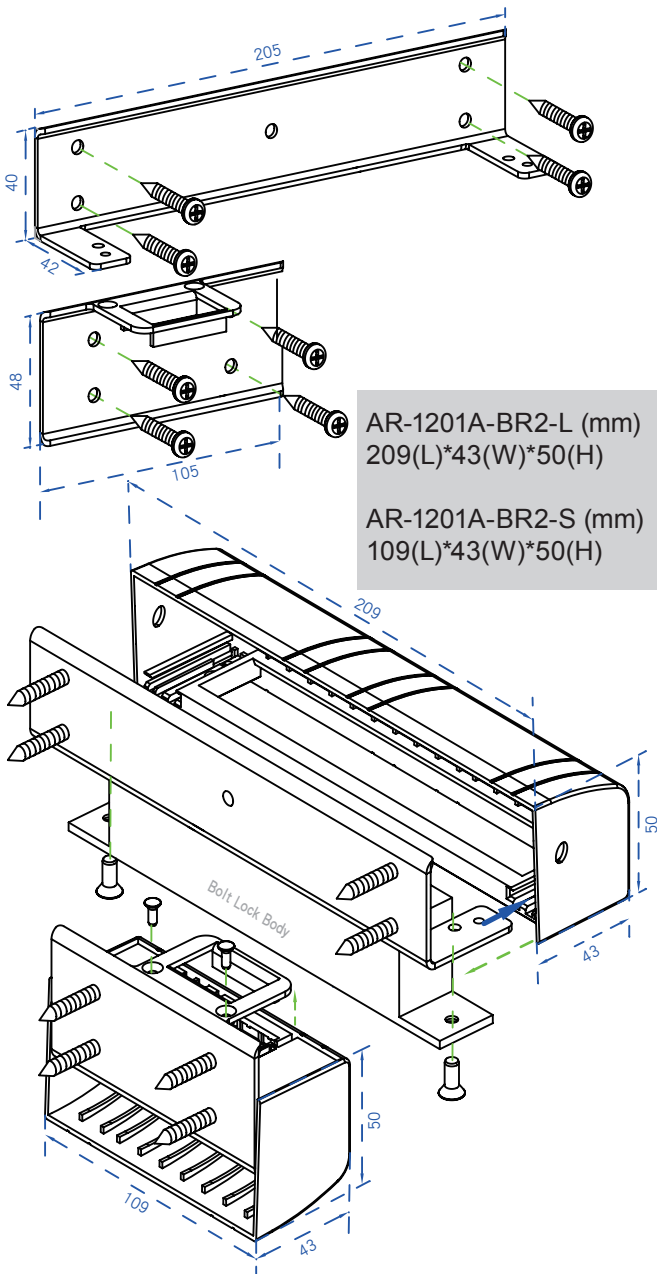

Dimension

AR-1201A-BR2