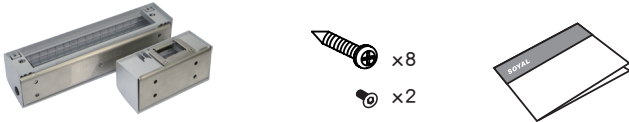

Feature

- Unique design simplified the installation steps
- Stainlessness body-frame with ABS slide cover gives enough strength but less weight to save the delivery cost
- Uni-body design of UBR-bracket perfectly applies to frameless glass door with less parts
- Optional stainlessness body-frames perfectly apply to SOYAL series bolt lock

Content

AR-1201A-BR2

- 1 Stainlessness body-frame + ABS slide cover 2 Screws 3 User Guide

AR-1201A-UBR

- 1 U type Stainlessness body-frame + ABS slide cover + Metal pressure plate 2 Screws 3 User Guide

Dimension